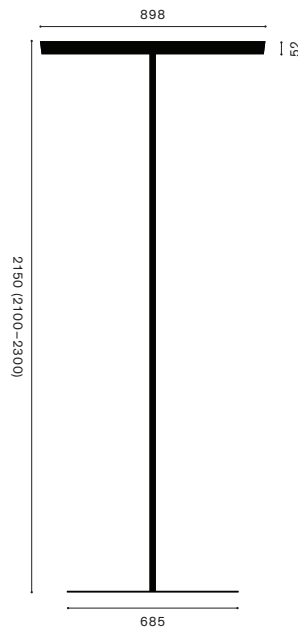

Models	Nr. 58016 4 93 Nr. 58016 3 93
Dimensions	Ø 898 mm H 2150 mm

<b>Contents</b>	LED
Controller	Premium converter
Power requirements	220–240 V, 50 Hz
Power input	250 W
Standby	0.5 W
Light distribution	50% direct, 50% indirect
<b>Energy efficiency</b>	This product contains light sources of energy efficiency class C
High durability	72.000 hours
Luminous efficiency	36256 lm
Colour rendition index	CRI Ra > 90
Light colour	Neutral white 4000 K, Nr. 58016 4 93 Warm white 3000 K, Nr. 58016 3 93
Glare suppression	Structured acrylic glass, UGR < 15
Operation	by „Casambi“ (Remote control/App)
Materials	Tube, floor plate and lampshade in steel, powder-coated
Cover of illuminant	Structured acrylic glass
Wallcase	Contains driver
Weight	ca. 49 kg
Protection rating	IP 20
Test marks	CE, ROHS
Warranty	2 years, 5 years on LED and converter
Particularities	– Optional with a motion and daylight sensor – Optional with tunable white – Optional with floor cross vertical – Optional another height to 2300mm
Note	(3000 K ca. 10 lm/W less than 4000 K)

Light intensity distribution